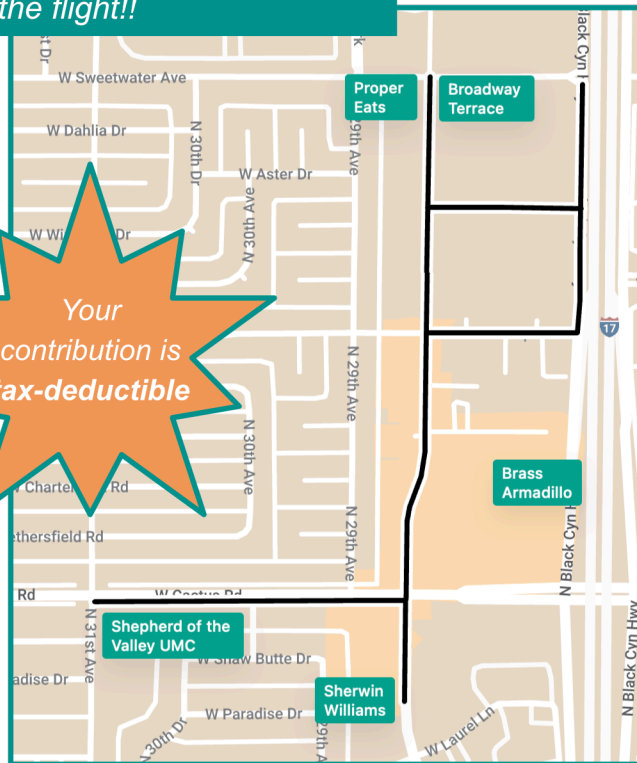

Collaborative Private Security

The businesses along Cactus & 28th Drive have formed an alliance known as the **Cactus 28th (C28) Business Alliance**. Our mission is to lead the charge in *establishing safety, economic growth, and unity along Cactus Road and 28th Drive*. As the front line of our community, we aim to set a clear direction for our residents and foster radical collaboration and resilience among local businesses. Together, we strive to build a secure, prosperous, and prideful community for future generations.

RESULTS

Collaborations are successfully running throughout central Phoenix and making real impact

- 31.76% - Calls for Service
- 25.44% - Property Crimes
- 16.67% - Violent Crimes

*These results were experienced within the first 4 months of the Northern Avenue Program